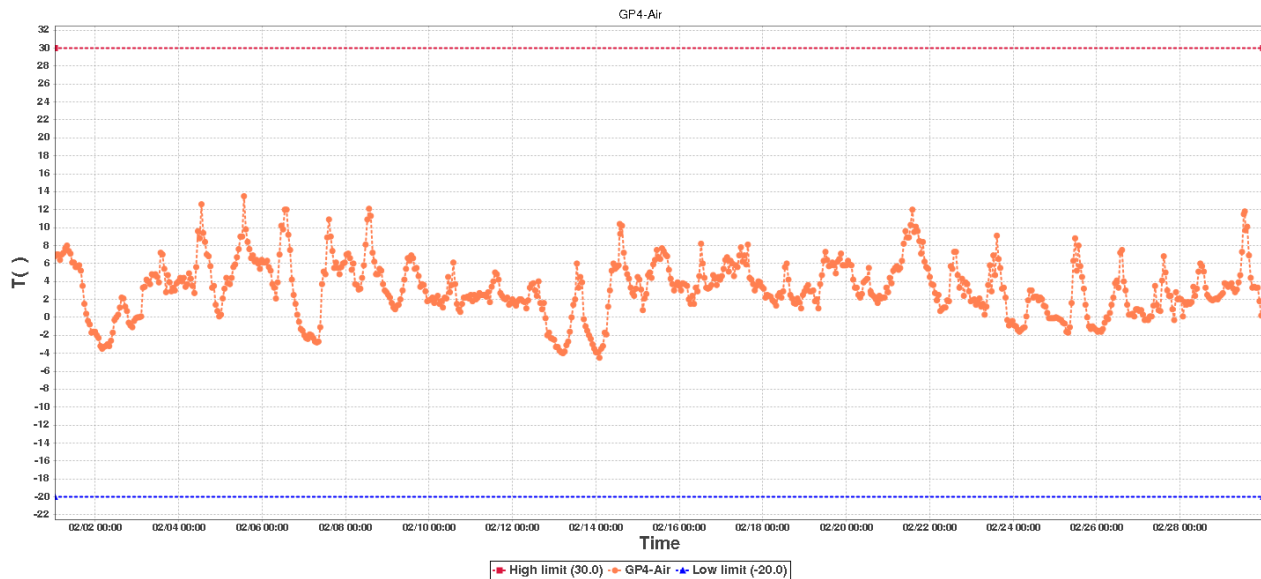

Data List

Logging Time	GP3-1000mm	GP4-Air
	T( )	T( )
2020/02/29 23:47:53(GMT+00:00)	3.7	0.2
2020/02/29 22:45:29(GMT+00:00)	3.7	0.2
2020/02/29 21:44:19(GMT+00:00)	3.7	1.8
2020/02/29 20:43:06(GMT+00:00)	3.7	3.3
2020/02/29 19:37:40(GMT+00:00)	3.7	3.3
2020/02/29 18:37:45(GMT+00:00)	3.7	3.4
2020/02/29 17:37:50(GMT+00:00)	3.7	3.3
2020/02/29 16:37:55(GMT+00:00)	3.7	4.4
2020/02/29 15:38:00(GMT+00:00)	3.7	6.9
2020/02/29 14:38:05(GMT+00:00)	3.7	10.1
2020/02/29 13:38:10(GMT+00:00)	3.7	9.7
2020/02/29 13:14:10(GMT+00:00)	3.7	11.8
2020/02/29 12:39:45(GMT+00:00)	3.7	11.5
2020/02/29 11:39:47(GMT+00:00)	3.7	7.3
2020/02/29 10:39:46(GMT+00:00)	3.7	4.7
2020/02/29 09:39:46(GMT+00:00)	3.7	3.9
2020/02/29 08:39:42(GMT+00:00)	3.7	3.1
2020/02/29 07:39:44(GMT+00:00)	3.7	2.8
2020/02/29 06:39:37(GMT+00:00)	3.7	3.2
2020/02/29 05:39:38(GMT+00:00)	3.7	3.8
2020/02/29 04:39:38(GMT+00:00)	3.7	3.6
2020/02/29 03:39:34(GMT+00:00)	3.7	3.4
2020/02/29 02:39:33(GMT+00:00)	3.7	3.7
2020/02/29 01:39:33(GMT+00:00)	3.7	3.8
2020/02/29 00:39:30(GMT+00:00)	3.7	2.7
2020/02/28 23:39:31(GMT+00:00)	3.8	2.5
2020/02/28 22:39:30(GMT+00:00)	3.8	2.3
2020/02/28 21:39:29(GMT+00:00)	3.8	2.0
2020/02/28 20:39:26(GMT+00:00)	3.7	2.1
2020/02/28 19:39:28(GMT+00:00)	3.8	2.0
2020/02/28 18:39:27(GMT+00:00)	3.8	1.9
2020/02/28 17:39:22(GMT+00:00)	3.8	2.0
2020/02/28 16:39:26(GMT+00:00)	3.8	2.2
2020/02/28 15:39:26(GMT+00:00)	3.8	2.5
2020/02/28 14:39:24(GMT+00:00)	3.8	3.3
2020/02/28 13:39:24(GMT+00:00)	3.8	5.1