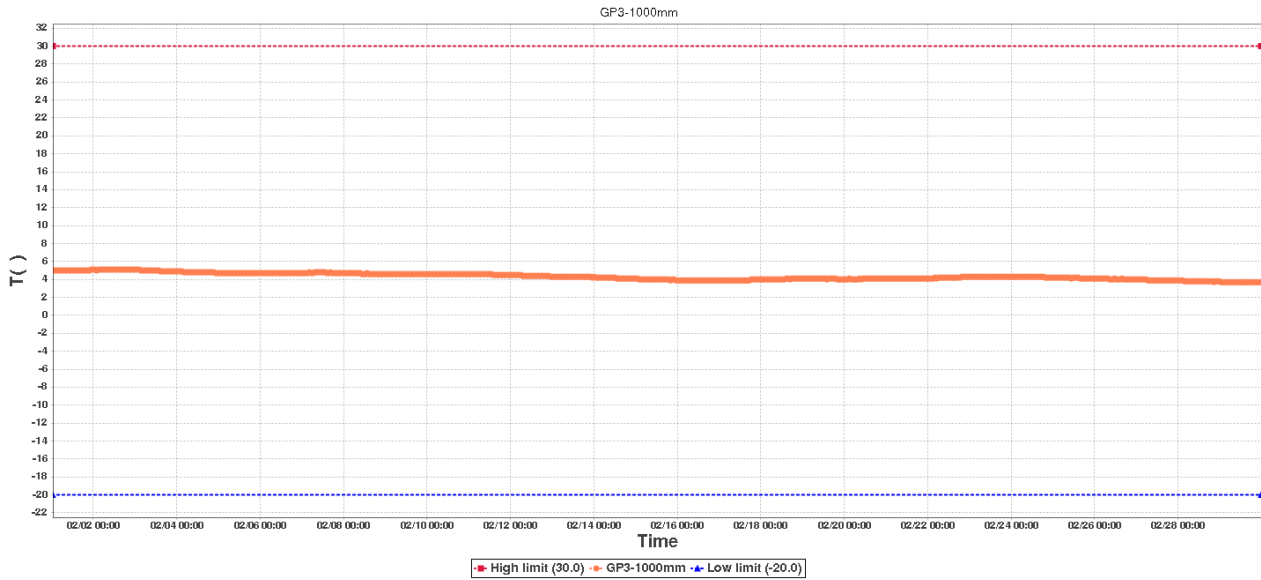

File Generated: 2020/03/01 08:00:08

Ground Prob-2 Data Log

Device Information

Device ID:	02849871144083001802	Device SUB-ID:	0
Device Name:	Ground Prob-2	Device Model:	RCW-600WiFi

Description:

Hours to monitor: 695.0

GP3-1000mmSummary

High limit:	30.0	Start Time:	2020/02/01 00:43:51(GMT+00:00)
Low limit:	-20.0	End Time:	2020/02/29 23:47:53(GMT+00:00)
Max:	5.1	Data Points:	694
Min:	3.7		
Average:	4.3		

GP4-AirSummary